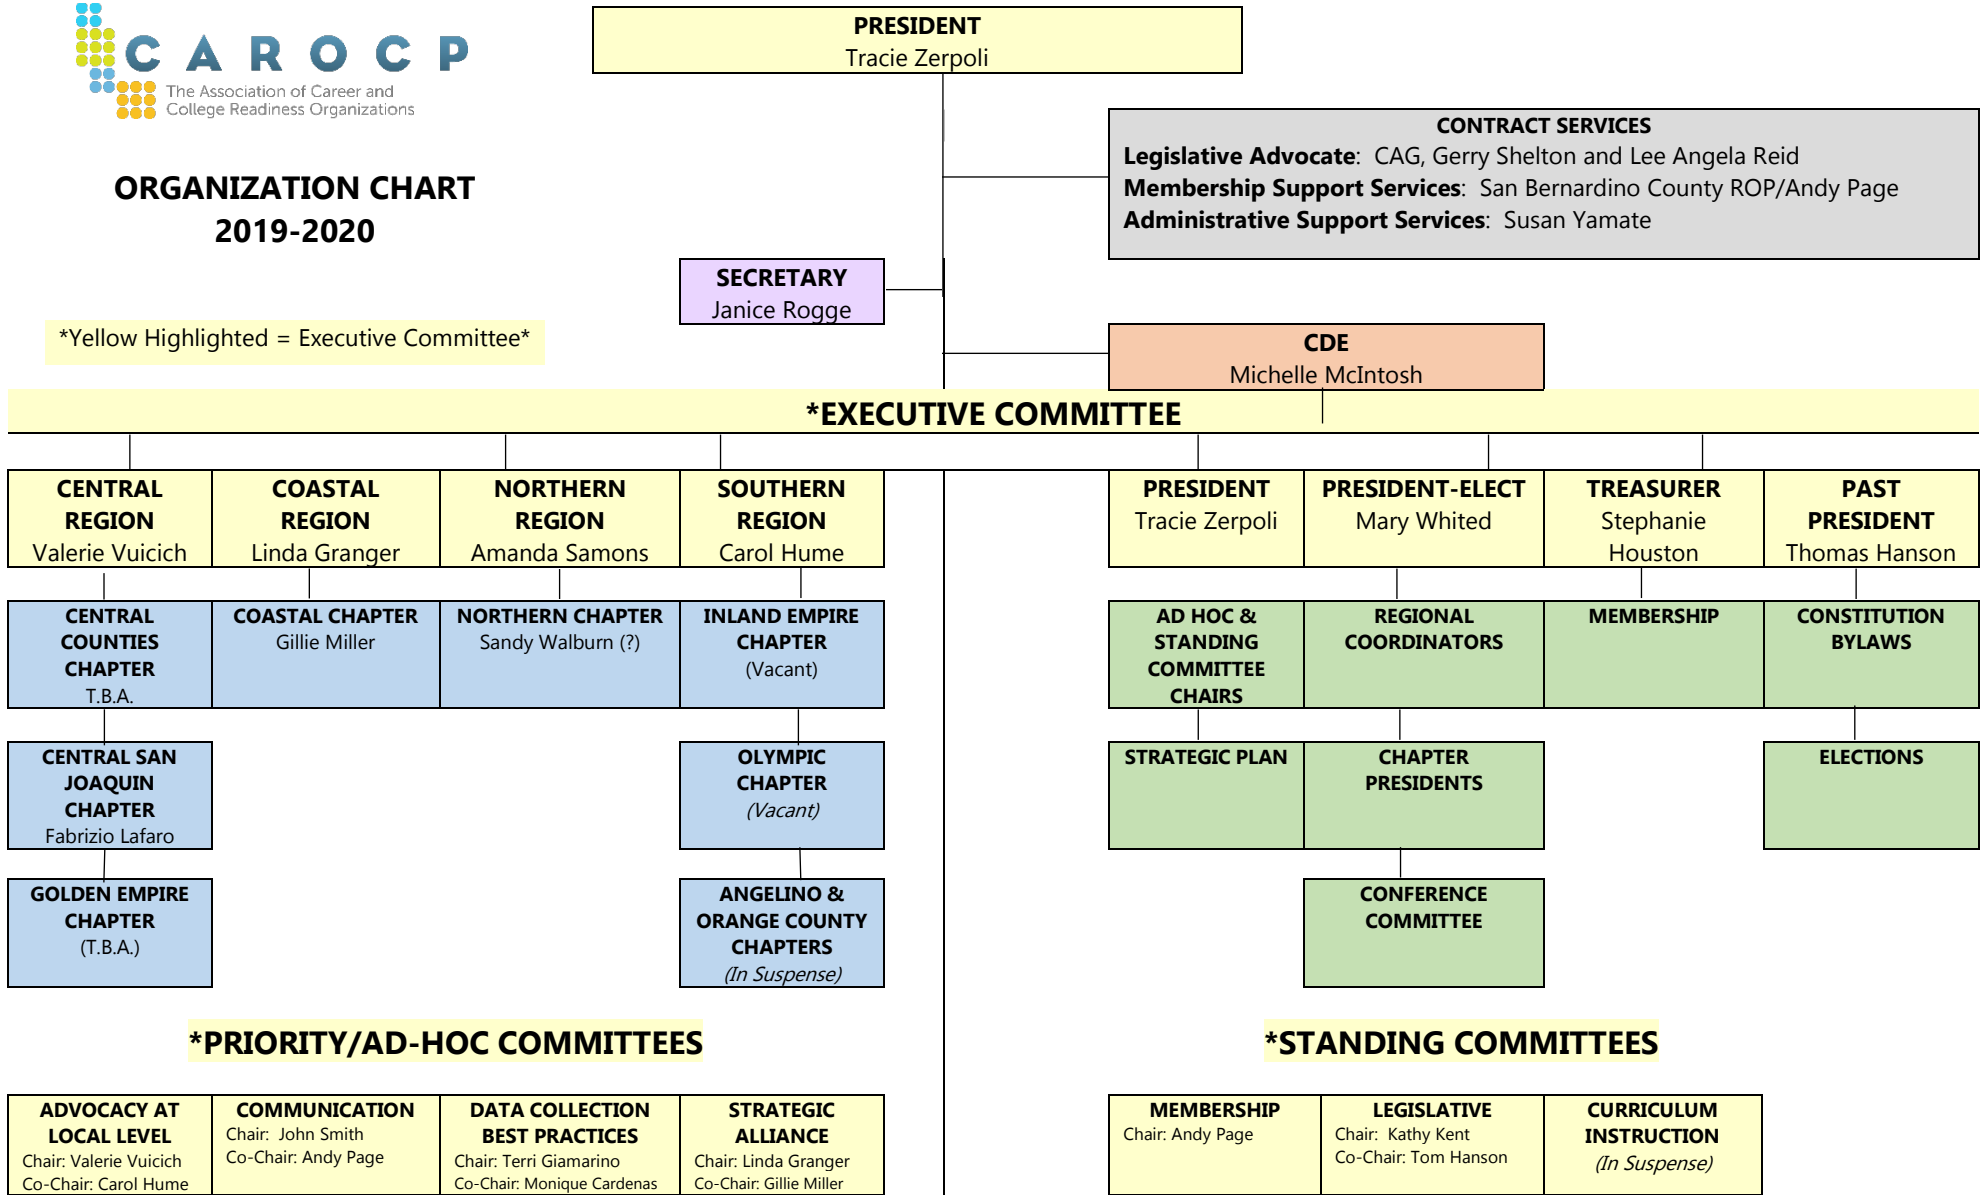

ORGANIZATION CHART 2019-2020

Yellow Highlighted = Executive Committee

CAROCP LIAISONS

ADULT EDUCATION	ACSA CTE	ACTE – CACTE	CALIFORNIA DEPT OF ED	CCSESA	CTA	ROP JPA COALITION	STATE BOARD OF EDUCATION	CONFERENCE
T.B.A.	Mariane Doyle	T.B.A.	T.B.A.	T.B.A.	T.B.A.	Julie Duncan	Sheryl Ryder	Don Bertucci